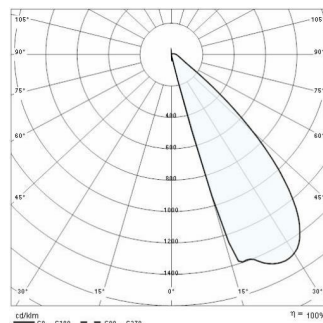

INSERT+ ZERO

Part number	304113
Lampholder:	LED
Light Source:	LED
Wattage:	5 W
Finish:	AN-96 / Anthracite gray / Textured
Insulation class:	I
Degree of protection:	IP65
IK-J-xxIP:	IK08 5J xx5
CRI:	80
Kelvin:	4000
Power factor:	COSφ ≥ 0,9
Optic:	ASYMMETRIC MEDIUM REFLECTOR
Lightsource lumen output:	530 lm
Luminaire lumen output:	142 lm
L:	L90
B:	B10
Lifetime:	36000 h
Ta MIN luminaire:	-20°
Ta MAX luminaire:	45°

Photometric data

Technical drawings